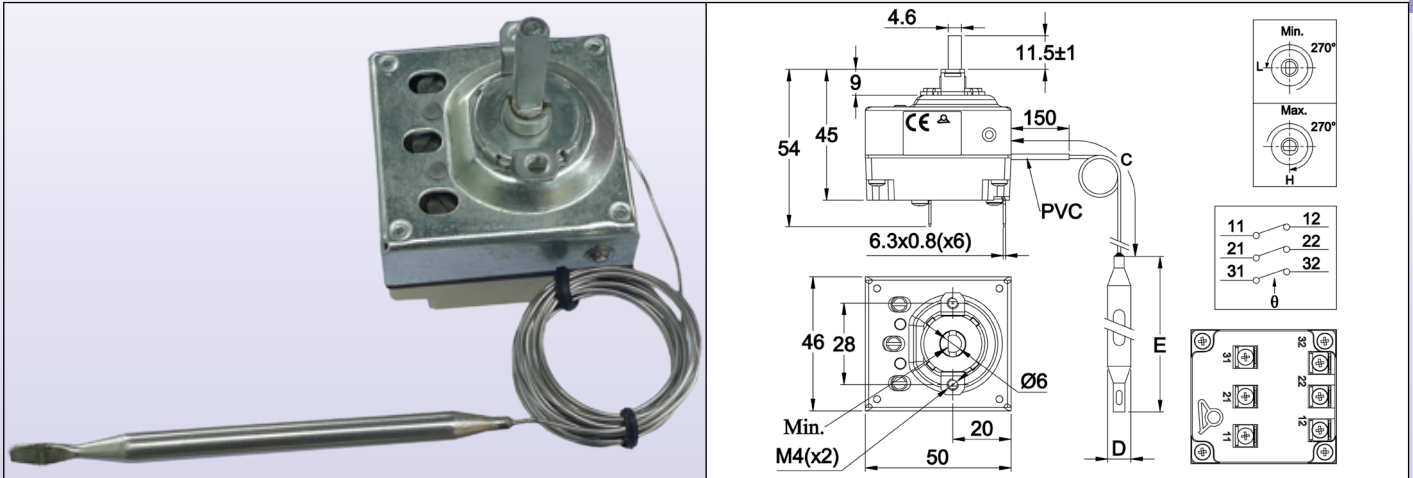

Control Thermostats

3 × 16A control thermostat.

Type 8C

Dimensions

Technical features

Housing dimensions: 46 × 50 × 45mm (without terminals.)

Bulb and capillary: stainless steel, capillary length 250mm or 1500mm, 150mm long PVC sleeve on capillary. Capillary minimum bending radius 5mm.

Temperature sensing element: liquid filled bulb and capillary.

Terminals: 6.35 × 0.8 quick connect terminals. M4 screws also available on request.

Adjustment: dia. 6mm shaft with 4.6mm flat, (other lengths or fixed setting available on request).

Mounting: front bracket with 2 × M4 threads, 28mm distance.

Rating: 3 × 16A(4) 250VAC, 10A 400VAC

Contacts: 3 × ST with snap action contact, 3PDT available on request.

Main references

Reference	Temperature range (°C/°F)	Capillary length (mm)	Bulb diameter (mm)	Bulb length (mm)	Differential (°C/°F)	Max temperature on bulb (°C/°F)
8CB-35035AO60001	-35+35°C (-30+95°F)	1500	6	95	4±2°C/ 7±3.6°F	50°C/ 122°F
8CB-35035AA60001	-35+35°C (-30+95°F)	250	6	95	4±2°C/ 7±3.6°F	50°C/ 122°F
8CB004040AO60001	4-40°C (40-105°F)	1500	6	160	4±2°C/ 7±3.6°F	50°C/ 122°F
8CB004040AA60001	4-40°C (40-105°F)	250	6	160	4±2°C/ 7±3.6°F	50°C/ 122°F
8CB030090AO60001	30-90°C (85-195°F)	1500	6	86	6±3°C/ 42.8±37.4°F	110°C/ 230°F
8CB030110AO60001	30-110°C (85-230°F)	1500	6	70	6±3°C/ 42.8±37.4°F	130°C/ 266°F
8CB050200AO60001	50-200°C (120-390°F)	1500	6	57	13±4°C/ 55.4±39.2°F	220°C/ 428°F
8CB050300AO30001	50-300°C (120-570°F)	1500	3	165	15±5°C/ 59±41°F	320°C/ 608°F