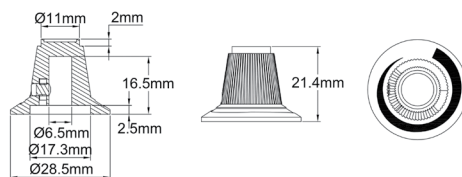

Applications: precise and adjustable surface temperature control on heating plates, silicone heating pads, foil heaters.

Housing dimensions: 58.5 × 17.5 × 17.5mm (shaft and bracket not included).

Material: metal/ ceramic housing.

Temperature sensing element: high conductivity copper alloy.

Terminals: 2 × #6-32 screw terminals.

Adjustment: dia. 6.35mm round shaft, 32mm length, 310° mechanical rotation, or screw adjustment (other lengths, rotation or fixed setting available on request).

Differential: lower than 1°C.

Max ambient temperature on housing: 300°C.

Accessories: knobs

Approval: comply with UL 873 standard (limit or control).

Main references

References	Shaft length (L)	Bracket	High stop Temperature calibration °C (°F)	Approx. temperature span between min. and max. position °C (°F)
IBJ2000608313001	Screw adjustment	No	150 (300)	160 (290)
IBJ2000608316002	Screw adjustment	No	315 (600)	330 (590)
IBK2000608313001	Screw adjustment	Yes	150 (300)	160 (290)
IBK2000608316002	Screw adjustment	Yes	315 (600)	330 (590)
IBJ2000632313001	32mm	No	150 (300)	160 (290)
IBJ2000632315302	32mm	No	275 (530)	330 (590)
IBJ2000632316002	32mm	No	315 (600)	330 (590)
IBK2000632313001	32mm	Yes	150 (300)	160 (290)
IBK2000632315302	32mm	Yes	275 (530)	330 (590)
IBK2000632316002	32mm	Yes	315 (600)	330 (590)

Knob

For 6.35mm diameter shaft, black PPS, white crescent. Max temperature on knob 200°C/ 392°F

Reference 66MB0600000010MW

Other knobs that fit this type: see last section of this catalogue.

Contact us

Web: www.ultimheat.com