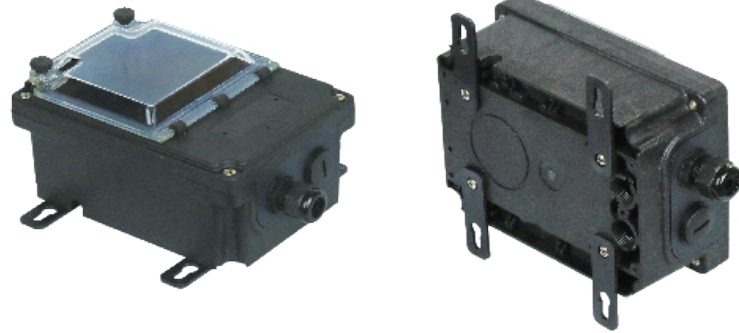

Enclosure with window, for controls, connection, temperature sensor, thermostat, level sensor, GFCI, removable wall mounting legs

Size(mm)	Volume(cm ³)	Material	Protection grade		Model
130 X 180 X 95	2010	PA66 + PC	IP69K	IK10	Y3N2

Suitable for

- Temperature sensor
- Immersion heater
- Finned heater
- Thermostat
- Level sensor
- Electronic board

Links

Page
(.pdf)

Drawing 2D
(.dwg)

Drawing 3D
(.stp)

Main references

Ⓐ(mm)	Ⓑ(mm)	Ⓒ(mm)	With connection block Ⓓ	Without connection block Ⓔ	Ⓐ(mm)	Ⓑ(mm)	Ⓒ(mm)	With connection block Ⓓ	Without connection block Ⓔ
0	0	0	Y3N2000000J100T	Y3N200000000000T	45	20	20	Y3N24500220J100T	Y3N245002200000T
0	0	20	Y3N20000120J100T	Y3N200001200000T	45	25	25	Y3N24500225J100T	Y3N245002250000T
0	0	25	Y3N20000125J100T	Y3N200001250000T	45	M20x1.5	M20x1.5	Y3N245002T0J100T	Y3N245002T00000T
0	0	M20x1.5	Y3N200001T0J100T	Y3N200001T00000T	45	M25x1.5	M25x1.5	Y3N245002T5J100T	Y3N245002T50000T
0	0	M25x1.5	Y3N200001T5J100T	Y3N200001T50000T	50	0	0	Y3N25000000J100T	Y3N250000000000T
0	20	20	Y3N20000220J100T	Y3N200002200000T	50	0	20	Y3N25000120J100T	Y3N250001200000T
0	25	25	Y3N20000225J100T	Y3N200002250000T	50	0	25	Y3N25000125J100T	Y3N250001250000T
0	M20x1.5	M20x1.5	Y3N200002T0J100T	Y3N200002T00000T	50	0	M20x1.5	Y3N250001T0J100T	Y3N250001T00000T
0	M25x1.5	M25x1.5	Y3N200002T5J100T	Y3N200002T50000T	50	0	M25x1.5	Y3N250001T5J100T	Y3N250001T50000T
45	0	0	Y3N24500000J100T	Y3N245000000000T	50	20	20	Y3N25000220J100T	Y3N250002200000T
45	0	20	Y3N24500120J100T	Y3N245001200000T	50	25	25	Y3N25000225J100T	Y3N250002250000T
45	0	25	Y3N24500125J100T	Y3N245001250000T	50	M20x1.5	M20x1.5	Y3N250002T0J100T	Y3N250002T00000T
45	0	M20x1.5	Y3N245001T0J100T	Y3N245001T00000T	50	M25x1.5	M25x1.5	Y3N250002T5J100T	Y3N250002T50000T
45	0	M25x1.5	Y3N245001T5J100T	Y3N245001T50000T					