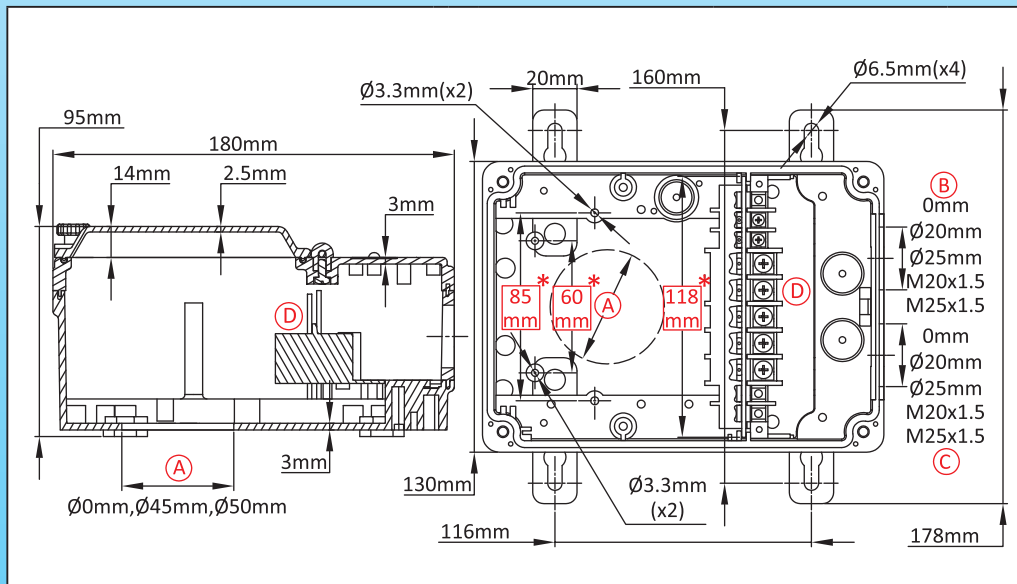

Enclosure with window, for controls, connection, temperature sensor, thermostat, level sensor, GFCI, removable wall mounting legs

Size(mm)	Volume(cm ³)	Material	Protection grade		Model
130 X 180 X 95	2010	PA66 + PC	IP69K	IK10	Y3N2

Suitable for

- Temperature sensor
- Immersion heater
- Finned heater
- Thermostat
- Level sensor
- Electronic board

Links

Page
(.pdf)

Drawing 2D
(.dwg)

Drawing 3D
(.stp)

Main references

Ⓐ(mm)	Ⓑ(mm)	Ⓒ(mm)	With connection block Ⓓ	Without connection block Ⓔ	Ⓐ(mm)	Ⓑ(mm)	Ⓒ(mm)	With connection block Ⓓ	Without connection block Ⓔ
0	0	0	Y3N2000000J100T	Y3N200000000000T	45	20	20	Y3N24500220J100T	Y3N245002200000T
0	0	20	Y3N20000120J100T	Y3N200001200000T	45	25	25	Y3N24500225J100T	Y3N245002250000T
0	0	25	Y3N20000125J100T	Y3N200001250000T	45	M20x1.5	M20x1.5	Y3N245002T0J100T	Y3N245002T00000T
0	0	M20x1.5	Y3N200001T0J100T	Y3N200001T00000T	45	M25x1.5	M25x1.5	Y3N245002T5J100T	Y3N245002T50000T
0	0	M25x1.5	Y3N200001T5J100T	Y3N200001T50000T	50	0	0	Y3N25000000J100T	Y3N250000000000T
0	20	20	Y3N20000220J100T	Y3N200002200000T	50	0	20	Y3N25000120J100T	Y3N250001200000T
0	25	25	Y3N20000225J100T	Y3N200002250000T	50	0	25	Y3N25000125J100T	Y3N250001250000T
0	M20x1.5	M20x1.5	Y3N200002T0J100T	Y3N200002T00000T	50	0	M20x1.5	Y3N250001T0J100T	Y3N250001T00000T
0	M25x1.5	M25x1.5	Y3N200002T5J100T	Y3N200002T50000T	50	0	M25x1.5	Y3N250001T5J100T	Y3N250001T50000T
45	0	0	Y3N24500000J100T	Y3N245000000000T	50	20	20	Y3N25000220J100T	Y3N250002200000T
45	0	20	Y3N24500120J100T	Y3N245001200000T	50	25	25	Y3N25000225J100T	Y3N250002250000T
45	0	25	Y3N24500125J100T	Y3N245001250000T	50	M20x1.5	M20x1.5	Y3N250002T0J100T	Y3N250002T00000T
45	0	M20x1.5	Y3N245001T0J100T	Y3N245001T00000T	50	M25x1.5	M25x1.5	Y3N250002T5J100T	Y3N250002T50000T
45	0	M25x1.5	Y3N245001T5J100T	Y3N245001T50000T					